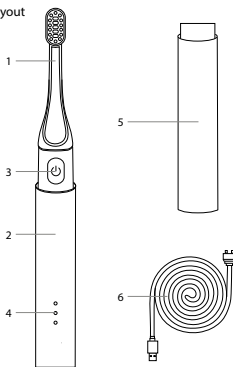

SonicBrush T100

Product Layout

EN – USER MANUAL

Pack Contents

- TrueLife SonicBrush T100
- 2x T100 heads
- Charging cable
- Manual and Safety Instruction

Product Layout

1. Removable sonic toothbrush head
2. Sonic toothbrush body
3. On / Off button and changing mode
4. Mode indicators
5. Heads cover
6. Charging cable

Instructions for Use

Charging

Maintenance

1. Remove the cleaning head.
2. Use a soft cloth to wipe the dirt off all surfaces and return the brush back to the charging base. Do not immerse the entire body of the brush in water.
3. Rinse the cleaning head and bristles after each use.
4. Do not put the brush or its parts in the dishwasher.

Recommendation: For hygiene reasons, we recommend changing the brush head at least every 3-4 months.

Specifications

Material	ABS/TPE
Voltage	5V
Battery life	20-21 days (used twice a day for 2 minutes)
No. of movements	70 000/min
Dimensions	24x21x193 mm
Weight	81 g

Manufacturer's Responsibility

SAFETY WHEN WORKING WITH THE DEVICE:

1. Carefully read the safety information leaflet.
2. For the correct handling of the product, read the current version of the manual, which is available for download at www.truelife.eu.
3. Print errors and information changes reserved.

Manufacturer:

DE – BEDIENUNGSANLEITUNG

Verpackungsinhalt

- TrueLife SonicBrush T100
- 2x T100 Köpfe
- Ladekabel
- Bedienungsanleitung und Sicherheitshinweise

Produktbeschreibung

1. Austauschbare Köpfe
2. Gehäuse der Sonic Zahnbürste
3. Ein-/aus Taste und Betriebswahlschaltaste
4. Anzeigen der Betriebsarten
5. Kopfstecker
6. Ladekabel

Betriebsanleitung

1. Setzen Sie den Kopf in das Gehäuse der Zahnbürste.
2. Befeuhten Sie den Kopf und geben Sie die Zahnpaste darauf.
3. Geben Sie die Zahnbürste in den Mund und schalten Sie sie ein.
4. Drücken Sie die Taste zur Wahl des Programms. Dieses ändern Sie durch einen Tastendruck von weniger als 5 Sekunden, sonst schaltet sich die Zahnbürste aus. Wählen Sie aus folgenden drei Betriebsarten:
  - **CLEAN** – Grundbetriebsart für perfekt saubere Zähne
  - **WHITEN** – Reinigung mit Zahnbleichen
  - **MASSAGE** – Pulsierende Reinigung zur feinen Massage des Zahnfleisches
5. Bewegen Sie die Borsten vor und zurück und wandern Sie langsam an den Zähnen entlang. Drücken Sie die Bürste gleichzeitig leicht gegen die Zähne.
6. Um einen maximalen Effekt zu erzielen, teilen Sie die Reinigung in 4 Abschnitte auf. Reinigen Sie jeden Abschnitt 30 Sekunden. Nach 30 Sekunden macht die Bürste eine Pause um Sie darauf hinzuweisen, zum nächsten Abschnitt über zu gehen. Nach 2 Minuten schaltet sich die Bürste automatisch aus.
7. Spülen Sie den Kopf und auch das Gehäuse der Bürste unter fließendem Wasser ab und wischen Sie sie mit einem Tuch oder Handtuch trocken.

Aufladen

Wartung

Bevor Sie das Gerät reinigen sollten Sie sich vergewissern, dass das Gerät vom Netz getrennt wurde.